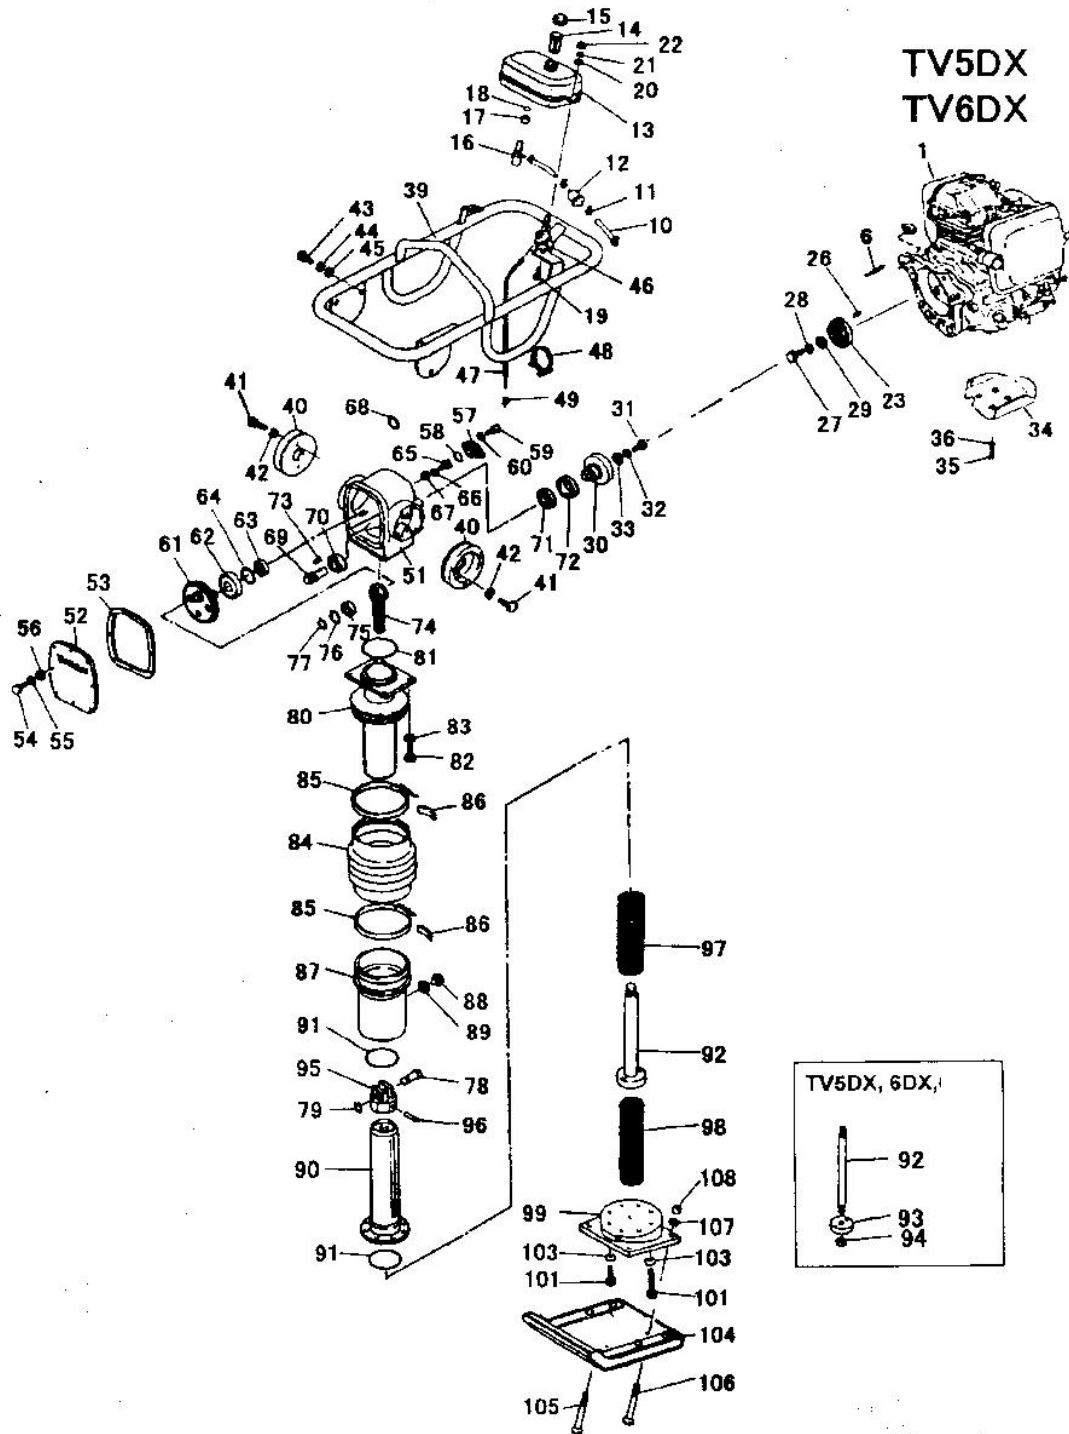

Parts List

Ref. No.	Part No.	Description	TV5DX	TV6DX
1		Engine, Honda GX100	1	1
	8312101000	Engine, GX120K1KRA4		
2	0180210358	Bolt, M10 x 35		
3	0251210001	Spring Washer, M10		
4	0933110321	Washer, 25 x 10.5 x 3.2t		
5				
6		Stud Bolt, M10 x 32	4	4
	8372101060	Stud Bolt, M10 x 53		
7	8372101050	Stud Bolt, M10 x 80		1
8		Flange Nut, M10	4	4
	8372101070	Nut, M10		
9				
10		Fuel Hose (L200)	1	1
		Fuel Hose (L170)	1	1
	8302101030	Fuel Hose (L80)	1	1
	0851259980	Fuel Hose (L110)		
	8372101020	Fuel Hose (L160)		
11	8002101040	Hose Clamp	4	4
	8401130200	Hose Clamp		
12	8002107010	Line Filter	1	1
13	8442104003	Fuel Tank Compl.	1	
	8392102003	Fuel Tank Compl.		1
14	8442106000	Fuel Filter	1	1
15	8401130502	Fuel Tank Cap Compl	1	1
16	8111130300	Fuel Strainer Assy	1	1
17	8442105000	Grommet	1	1
18	0401401601	O Ring, S16	1	1
19	0170208254	Bolt, M8 x 25	2	2
20	0933110201	Washer, t1.6 x 8.5 x 25	2	2
21	0251208001	Spring Washer, M8	2	2
22	0902010810	Nyloc Nut, M8	2	2
23	844210200	Centrifugal Clutch	1	1
24	8442102030	Side Plate (A)	1	1
25	8442102040	Side Plate (B)	1	1
26		Woodruf Key	1	1
	0312104133	Woodruf Key		
27	0181412370	Nut, M12 (Fine-Thread)	1	1
28	0251212001	Spring Washer, M12	1	1
29				
30	8442103000	Clutch Housing	1	1
31	0180208208	Bolt, M8 x 20, 8T	1	1
32	0251208001	Spring Washer, M12	1	1
33	0933110221	Washer, t3.2 x 8.5 x 25	1	1
34		Engine Guard	1	
	8372105000	Engine Stay		1
35	0180208308	Bolt, M8 x 30, 8T	4	
	0180208458	Bolt, M8 x 45, 8T		2
36	0251208001	Spring Washer, M8	4	2
37	0933110121	Washer, t4.5 x 8.5 x 25	4	
	0256308110	Washer, M8		2
38	0902010810	Nyloc Nut, M8		2
39	8122301000	Operation Handle	1	
	8302301000	Operation Handle		1
40	8442302000	Rubber Isolator for Handle	2	